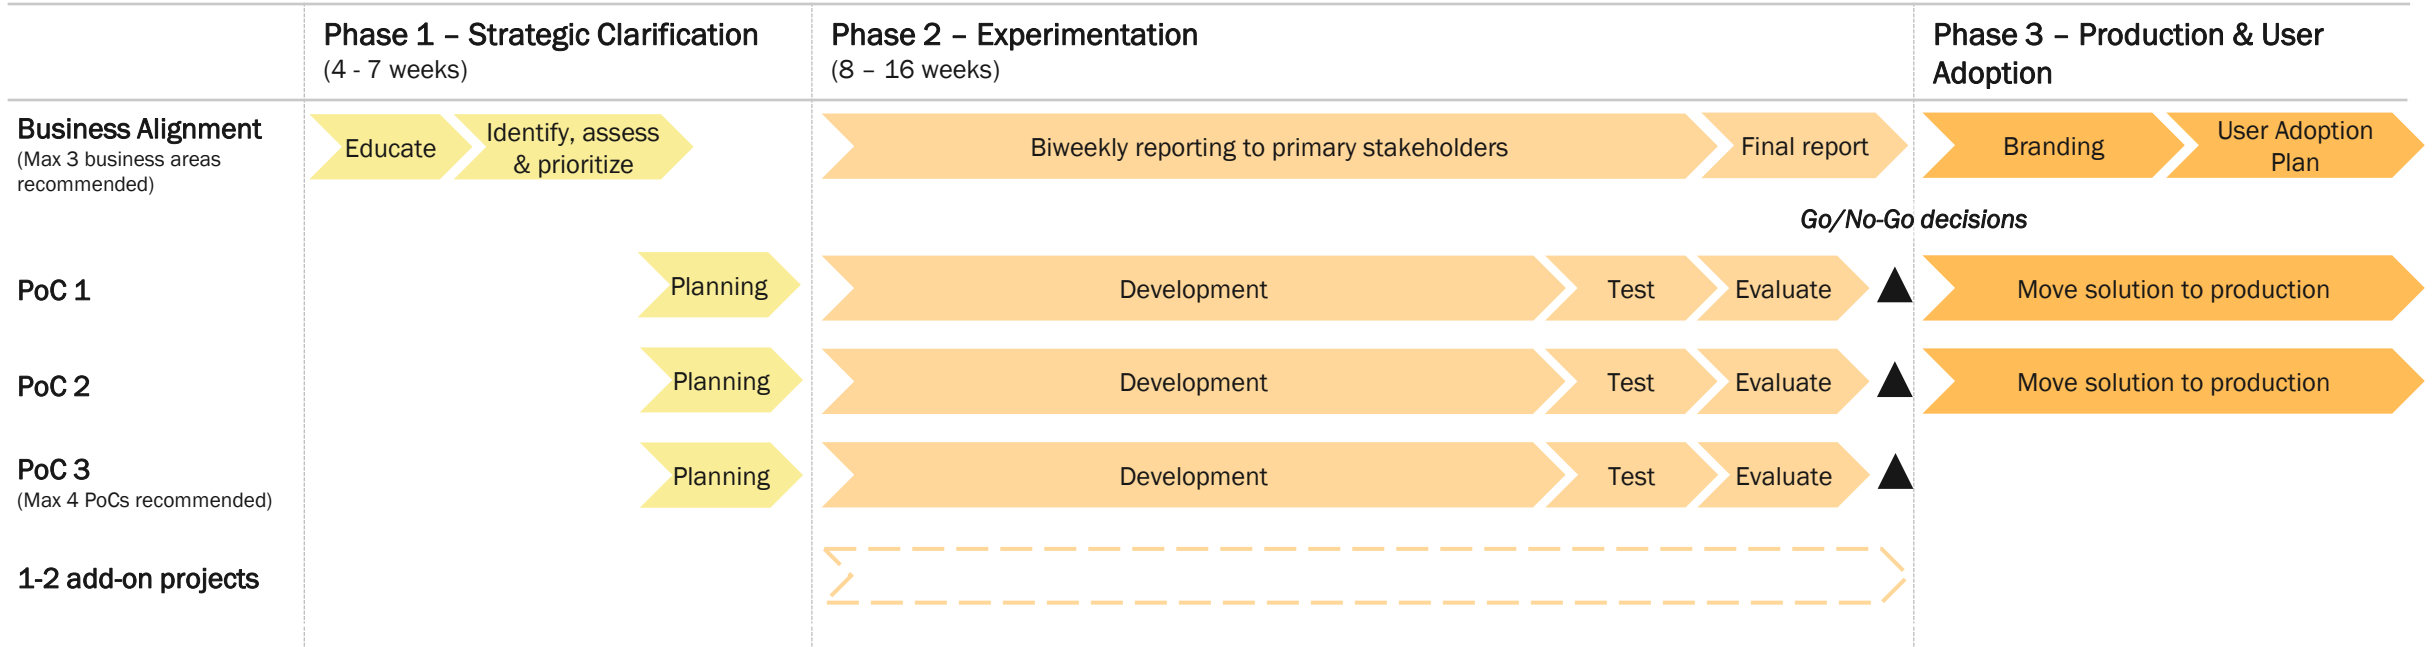

03

ENCERRAR

1. VERIFICAR SE O APARELHO ESTÁ CORRETAMENTE MONTADO E SE NÃO HÁ DANOS OU DEFORMAÇÕES.

Curiosity and reality checks

**IF YOU DON'T KNOW WHAT'S
POSSIBLE YOU CANNOT
THINK OF THESE
POSSIBILITIES
ENTER THE AGE OF CURIOSITY**

twoday capacity

How to get started

A simple **guess** into the future

Follow 2 parallel tracks to strengthen the business going forward

How to structure an AI program

Resource Overview

AI development

- 1 tech lead (internal or external)
- Add 1-2 data scientist for PoC planning and development

Business commitment

- Workshop participants
- 1-2 resources per PoC for ongoing clarifications
- End users for test

Program Support

- Program Owner for Business Alignment supported by Digital Advisor (Kapacity)
- SCRUM master for coordination in phase 2-3