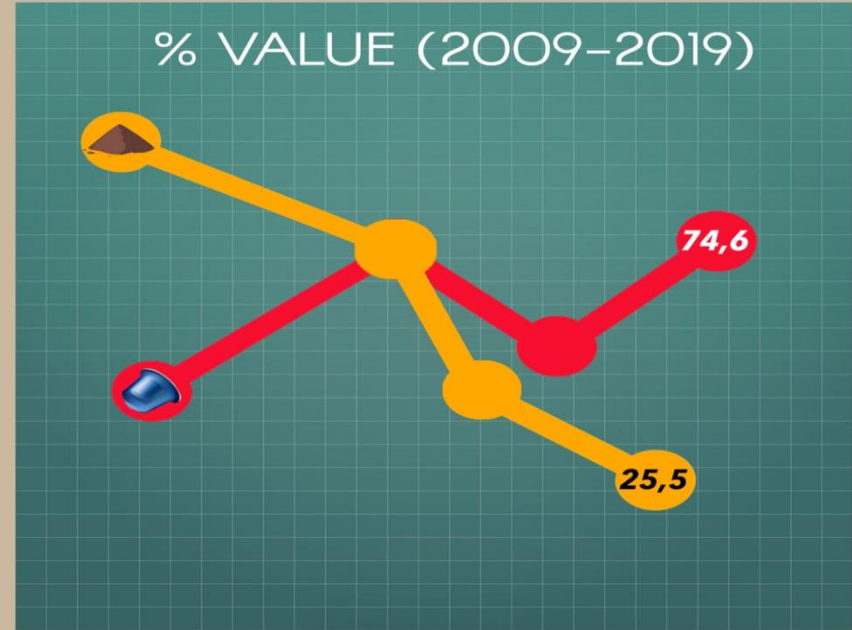

International

2014

Entering Retail

2016

Compostable

2018

Coffee in Retail - Evolution

Before
2009

After
2009

% VALUE (2009-2019)

Why capsules?

DARK SIDE OF THE CAPSULES

14 loops

Our Proposal